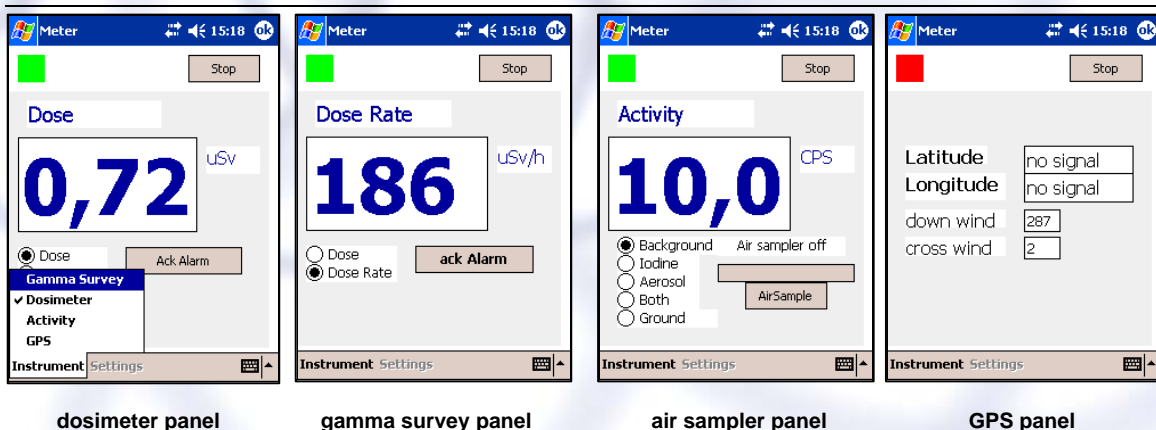

S3hpc

Nuclear emergency exercise simulation software for personal handheld computers

The S3hpc software is an add-on to our S3-Exercise software. It allows players to use a handheld personal computer (HPC) during exercises rather than a laptop, thereby increasing the realism of the simulation.

How it works

Once S3hpc is installed, an S3-Exercise scenario can be downloaded to the HPC with the simple click of a button. Simulated instrument panels can then display readings that change as a function of time and location. Selected screenshots are shown below.

Features

- Displays readings from 4 different types of instrument i.e. dosimeters, survey meters, air samplers and GPS units
- Emits an audible alarm when limits are reached
- Shows whether the handheld GPS is receiving reliable data using a colour indicator
- Displays different skins that look like actual instrument display windows