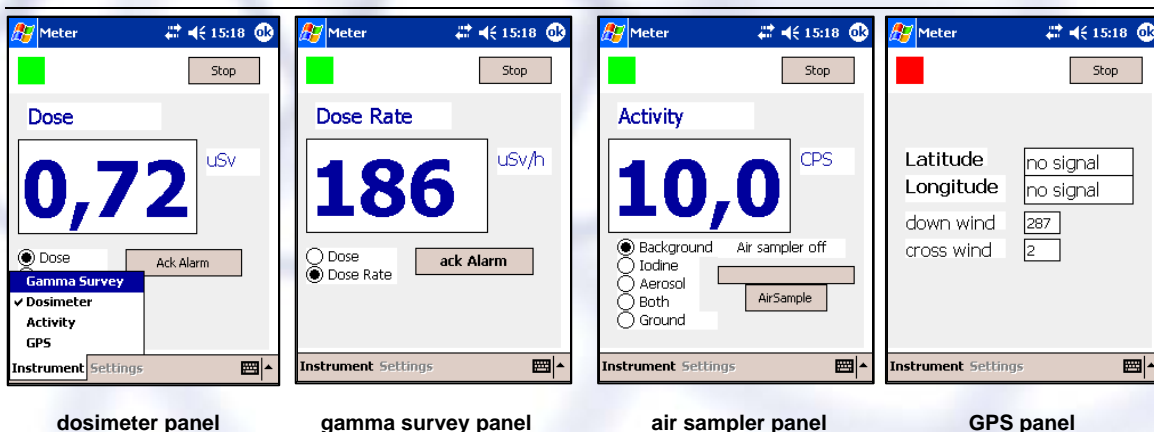

## Nuclear emergency exercise simulation software for personal handheld computers

The S3hpc software is an add-on to our S3-Exercise software. It allows players to use a handheld personal computer (HPC) during exercises rather than a laptop, thereby increasing the realism of the simulation.

### How it works

Once S3hpc is installed, an S3-Exercise scenario can be downloaded to the HPC with the simple click of a button. Simulated instrument panels can then display readings that change as a function of time and location. Selected screenshots are shown below.

### Features

- Displays readings from 4 different types of instrument i.e. dosimeters, survey meters, air samplers and GPS units
- Emits an audible alarm when limits are reached
- Shows whether the handheld GPS is receiving reliable data using a colour indicator
- Displays different skins that look like actual instrument display windows